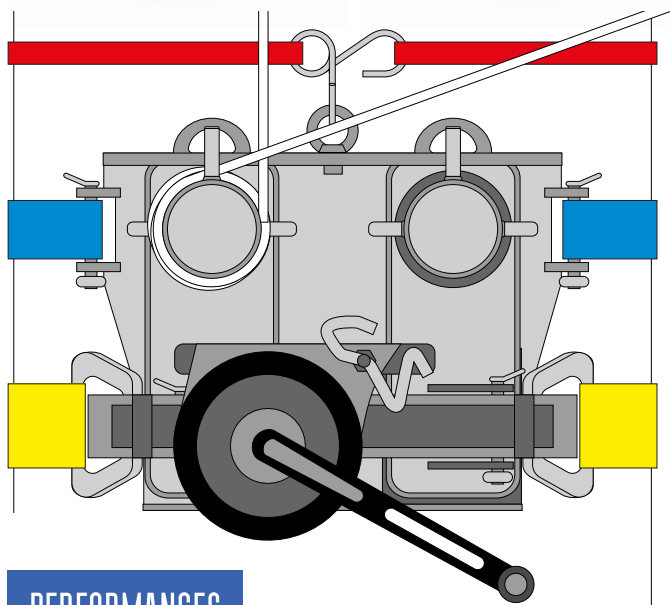

RIGGING

CROCH'ITY

ACCESSORY

AN EASIER SET UP

PLAY WITH GRAVITY

www.ftc-tree.com

THE CROCH'TY IS A GREAT ACCESSORY FOR SETTING UP LOWERING DEVICES.

TECHNICAL DATA

- 100 % polyester strap (9 m - 29.5 ft).
- 304 stainless steel hook.
- Galvanised steel cam-lever buckle
- Weight: 550 g (1.1 lb).
- Maximum load for hook: 60 kg (132.3 lb).

PERFORMANCES

The CROCH'TY is fixed on the tree and allows an easy set up of friction devices, without having to hold their weight while manipulating them.

It is an essential accessory, it offers a great comfort and helps save time and energy when setting up and taking them off. The user can keep both hands free during those steps. Once the device has been set up, the hook can be used to hang the rolled up strap.